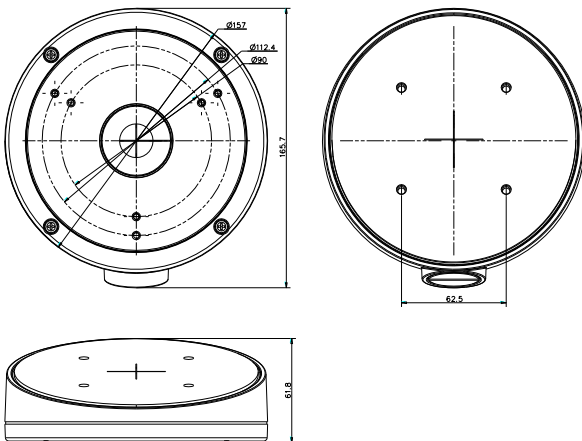

DS-1281ZJ-M

Inclined Ceiling Mount Bracket for Dome Camera

Features:

- Aluminum alloy material with surface spray treatment
- Waterproof design

Dimension:

Order Model:

DS-1281ZJ-M

Parameter:

Model	DS-1281ZJ-M
Parameters	Inclined Ceiling Mount Bracket for Dome Camera
Appearance	Hikvision White
Material	Aluminum Alloy
Dimension	Φ 157×165.5×60mm
Weight	586g

Notice:

- The bracket should be installed on flat wall
- Waterproof rubber is necessary for outdoor application
- The wall must be capable of supporting over 3 times as much as the total weight of the camera and the mount.
- The maximum load capacity of the bracket is **4.5KG**

Note: The actual dome camera may vary from the picture above.